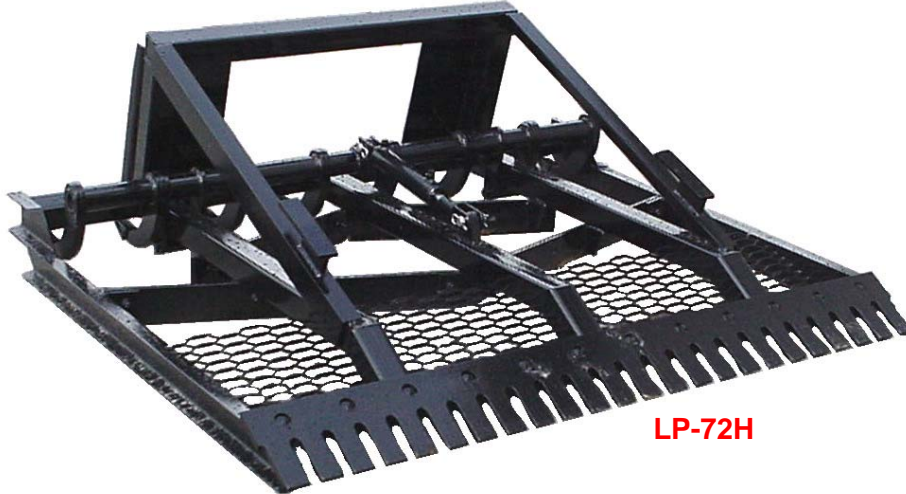

Land Planes

Part # LP

7 DIFFERENT UNITS AVAILABLE!!

Different Options Available

- Rake tooth edge
- Bucket carrier (standard)
- Hydraulically adjustable, Scarifier Teeth are ideal for truck and/or tractor pulls!
- Adjustable, universal mount
- Forward & reverse operation
- Expanded metal "Clod Buster"
- Bolt on edges

LP-72H

SCARIFIER
TEETH IN
THE DOWN
POSITION

LP-72B

Berlon Land Planes make it easy to level out uneven ground, break up hard soil, remove rocks and unwanted material or grade a surface. With a 75" wide x 68" deep frame, the **Land Plane** can cover a wide area in a short period of time. The expanded metal feature assists in breaking down dirt clods. The scarifier teeth option across the back is hydraulically adjustable to allow you to control the depth of the teeth. Also, with uniquely placed ½" x 4" bolt on cutting edges, dirt will smoothly move back and forth within the outer edges. The **Land Plane** also features a bucket carrier which will allow you to save trips back and forth across the job site and also save on space when transporting the attachments. As you can see, the **Berlon Land Planes** come in different styles and sizes with multiple options and therefore is a great skidloader attachment for the job site.