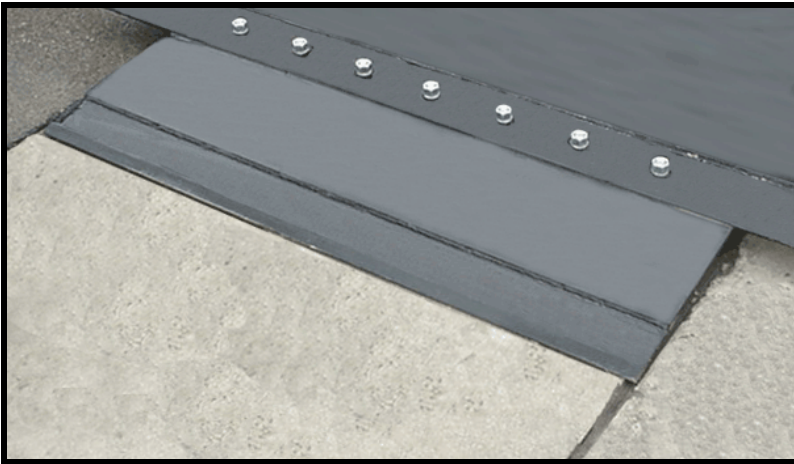

Sidewalk Cutting Edge

Part # CESW

Features

- 1/4" x 18" x 48" bolt on plate with 3/4" x 6" x 48" cutting edge
- Quick, bolt up design
- Fits almost any Berlon Bucket
- Used for cleaning any 4 foot sidewalk
- Quicker and easier than shoveling!

Berlon has added another option for their buckets making a Berlon Bucket one of the most versatile buckets out there! With this **Sidewalk Cutting Edge** option, you are able to use a full size machine and bucket to remove snow from a 4' sidewalk, at the same time clearing both sides of the sidewalk without damaging grass, etc. Note the clearance from the ground to the bucket cutting edge.